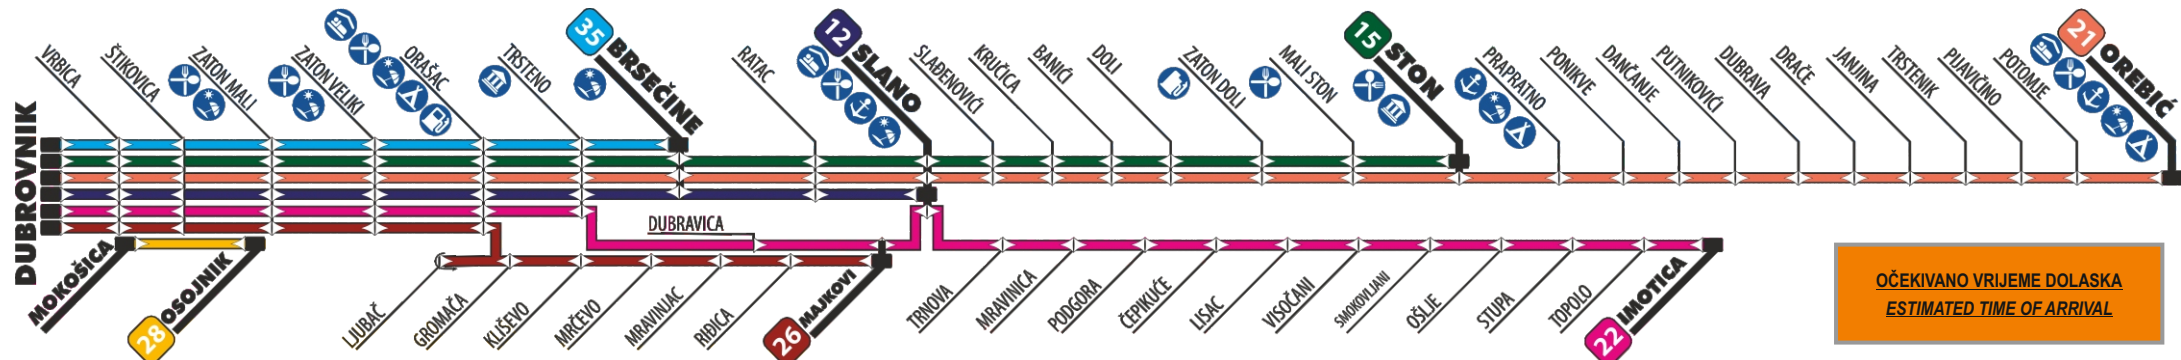

15

DUBROVNIK - STON

DUBROVNIK			STON		
ORASAC	SLANO		SLANO	ORASAC	
10:45	11:10	11:30	05:20	05:40	06:00
15:15	15:40	16:00	12:00	12:20	12:40
20:30	20:55	21:15	19:00	19:20	19:40

■ Ne prometuje nedjeljom i blagdanom.
Not operating on Sundays and public holidays.

26

DUBROVNIK - MAJKOVI

DUBROVNIK			MAJKOVI		
ZATON M.	ORASAC		ORASAC	ZATON M.	
09:30	09:50	09:55	05:30	06:00	06:05
14:30	14:50	14:55	11:45	12:15	12:20
20:15	20:35	20:40	16:40	17:10	17:15

Linija ne prometuje nedjeljom i blagdanom.
Not running on Sundays and holidays.

28

DUBROVNIK - OSOJNIK

POLASCI RADNIM DANOM DEPARTURES - WORKING DAYS			
OSOJNIK		MOKOŠICA	
06:45	13:40	09:30	17:50
07:20	15:30	12:00	18:40
09:55	18:10	12:40	19:20
12:20	19:00	13:25	20:50
13:00	19:45	15:00	

POLASCI SUBOTOM I ZA VRIJEME ŠKOLSKIH PRAZNIKA
DEPARTURES - SATURDAYS AND DURING SCHOOL HOLIDAYS

OSOJNIK		MOKOŠICA	
06:00		12:00	
12:30		15:00	

Linija ne prometuje nedjeljom i blagdanom.
Not running on Sundays and holidays.

LIBERTAS - DUBROVNIK d.o.o.

Ogarići 12, 20236 Mokošica

Tel/Phone: +385(0)20 441 444

E-mail: libertas@libertasdubrovnik.com

www.libertasdubrovnik.hr

**od valid from
09.09.2024.**

VOZNI RED JE PODLOŽAN PROMJENAMA
BEZ PRETHODNE NAJAVE!
TIMETABLE IS SUBJECT TO CHANGE
WITHOUT PRIOR NOTICE!

OČEKIVANO VRIJEME DOLASKA
ESTIMATED TIME OF ARRIVAL