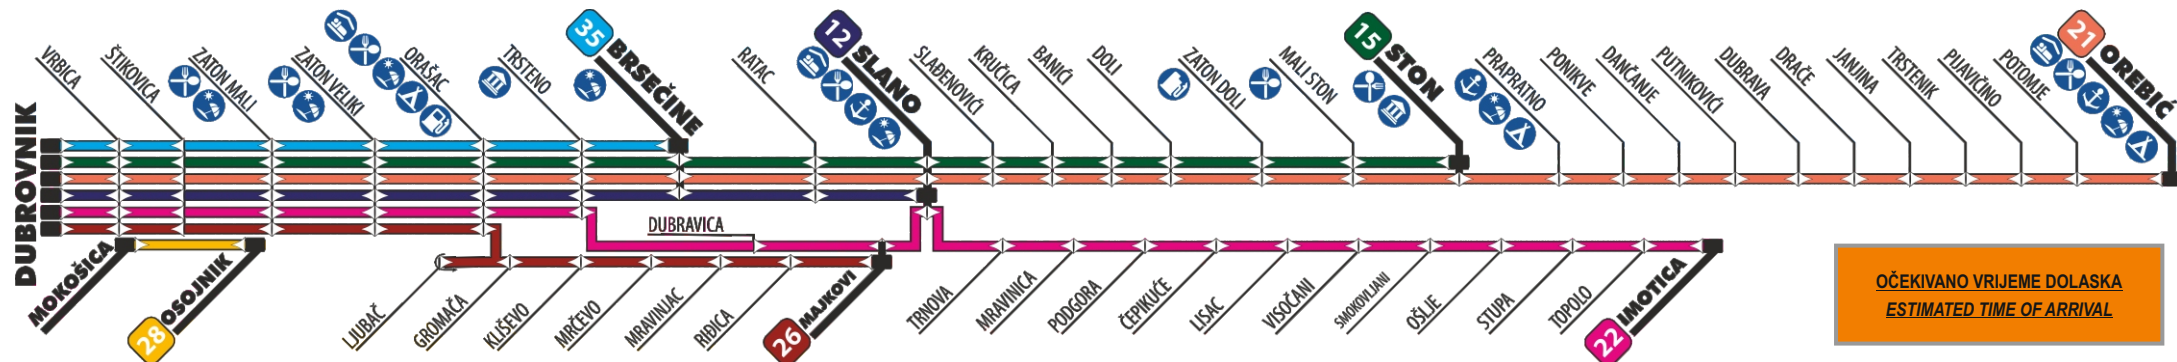

15

DUBROVNIK - STON

DUBROVNIK			STON		
ORASAC	SLANO		SLANO	ORASAC	
10:45	11:10	11:30	05:20	05:40	06:00
15:15	15:40	16:00	12:00	12:20	12:40
20:30	20:55	21:15	19:00	19:20	19:40

■ Ne prometuje nedjeljom i blagdanom.
Not operating on Sundays and public holidays.

26

DUBROVNIK - MAJKOVI

DUBROVNIK			MAJKOVI		
ZATON M.	ORASAC		ORASAC	ZATON M.	
09:30	09:50	09:55	05:30	06:00	06:05
14:30	14:50	14:55	11:45	12:15	12:20
20:15	20:35	20:40	16:40	17:10	17:15

Linija ne prometuje nedjeljom i blagdanom.
Not running on Sundays and holidays.

28

DUBROVNIK - OSOJNIK

POLASCI RADNIM DANOM DEPARTURES - WORKING DAYS			
OSOJNIK		MOKOŠICA	
06:45	13:40	09:30	17:50
07:20	15:30	12:00	18:40
09:55	18:10	12:40	19:20
12:20	19:00	13:25	20:50
13:00	19:45	15:00	

**POLASCI SUBOTOM I ZA VRIJEME ŠKOLSKIH PRAZNIKA
DEPARTURES - SATURDAYS AND DURING SCHOOL HOLIDAYS**

OSOJNIK		MOKOŠICA	
06:00		12:00	
12:30		15:00	

Linija ne prometuje nedjeljom i blagdanom.
Not running on Sundays and holidays.

LIBERTAS - DUBROVNIK d.o.o.

Ogarići 12, 20236 Mokošica

Tel/Phone: +385(0)20 441 444

E-mail: libertas@libertasdubrovnik.com

www.libertasdubrovnik.hr

**od valid from
16.10.2024.**

VOZNI RED JE PODLOŽAN PROMJENAMA
BEZ PRETHODNE NAJAVE!
TIMETABLE IS SUBJECT TO CHANGE
WITHOUT PRIOR NOTICE!

OČEKIVANO VRIJEME DOLASKA
ESTIMATED TIME OF ARRIVAL